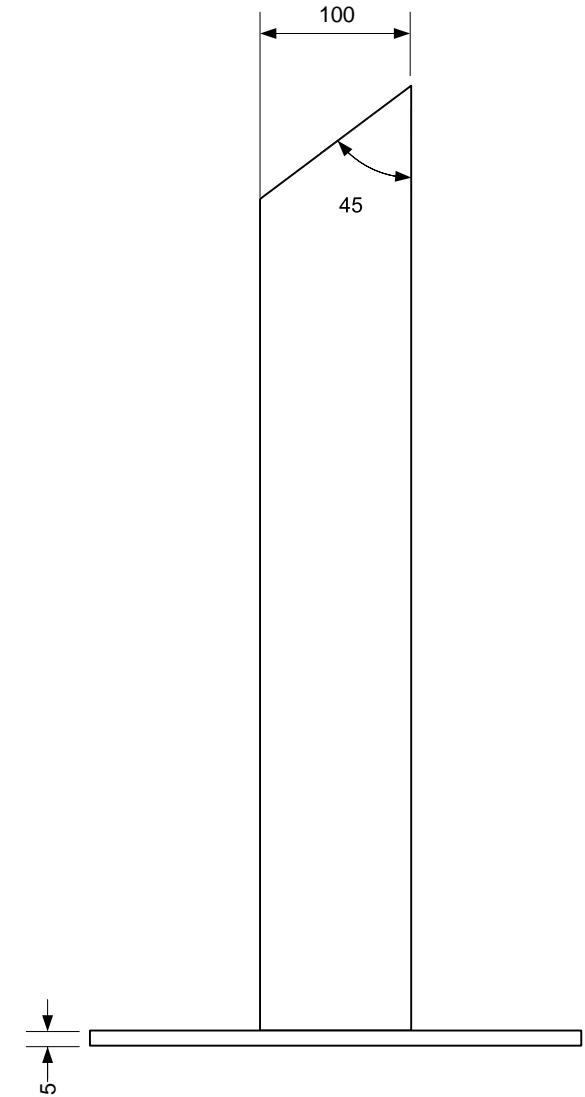

Base Plate Dimensions

Commercial Property of CDVI

	Product	Part No.	Material	Drawn By: IO
	Stainless Steel Reader Post – Brushed and lacquered Finish	RPSS	340SS	Date: 07/04/17
				Scale: Not To Scale