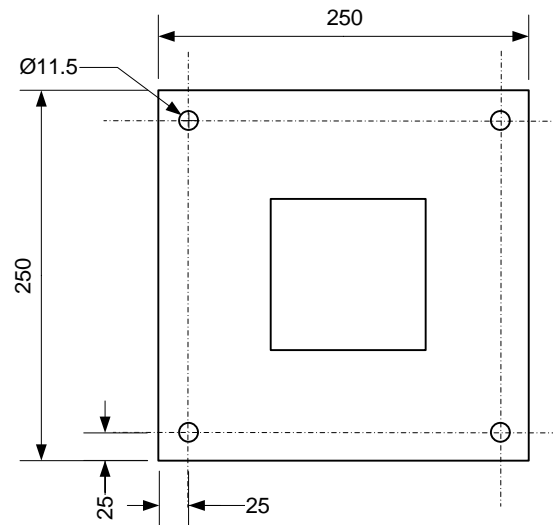

Base Plate Dimensions

Commercial Property of CDVI

	Product	Part No.	Material	Drawn By: IO
	Stainless Steel Reader Post – Brushed and lacquered Finish	RPSS	340SS	Date: 07/04/17
				Scale: Not To Scale